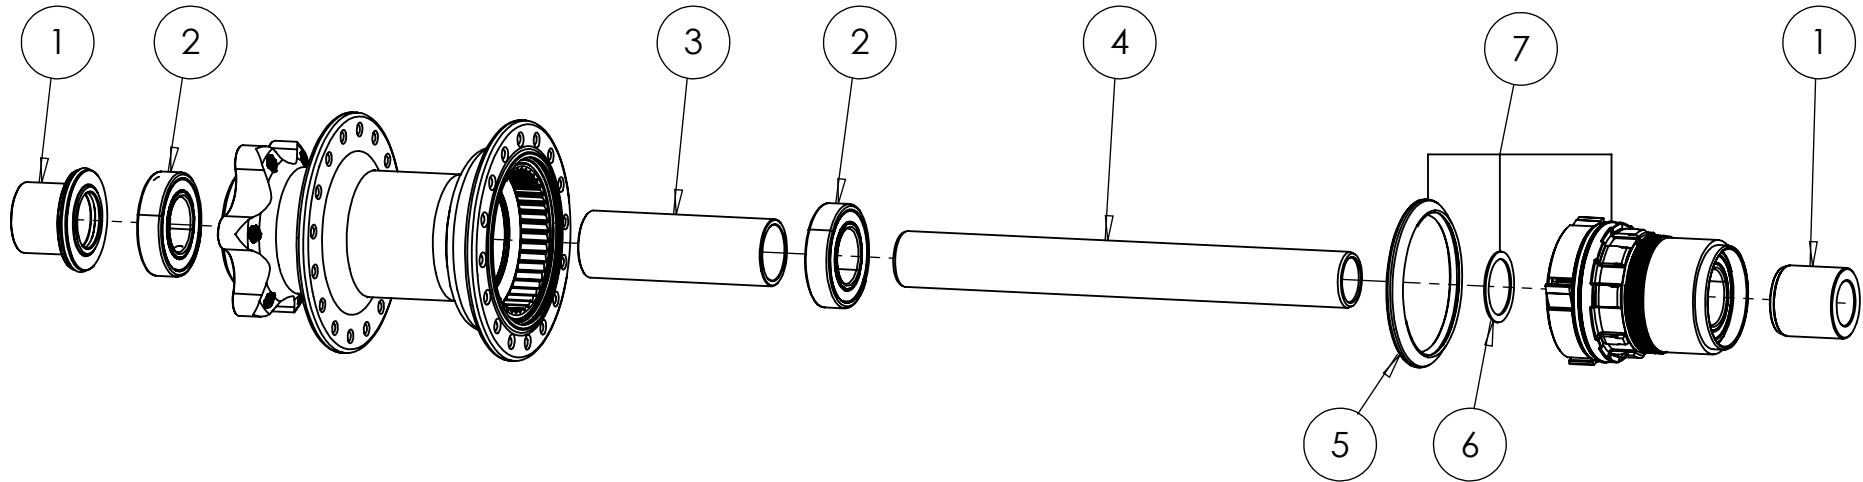

REAR HUB ASSEMBLY

	1 End Cap Options		2 Bearings	3 Axle Spacer	4 Axle	5 Seal	6 Spacer	7 Freehub Options		
	XDR/HG	Micro Spline						XDR	HG	Micro Spline
Hub Model	Kit (ID)*	Kit (ID)*	Kit	Kit (ID)*	Kit (ID)*	Kit	Kit	Kit	Kit	Kit
10X135, QR	ZH0780 (E11,E12)	N/A	ZH2582	ZH0786 (S01)	ZH2061 (A82)	ZH2575	ZH2574	ZH2577	ZH2579	N/A
12X142, TA	ZH0779 (E15,E16)	ZH2168 (E15,E84)	ZH2582	ZH0786 (S01)	ZH2061 (A82)	ZH2575	ZH2574	ZH2577	ZH2579	ZH2578
12X148, TA	ZH0779 (E15,E16)	ZH2168 (E15,E84)	ZH2582	ZH0788 (S03)	ZH2062 (A80)	ZH2575	ZH2574	ZH2577	ZH2579	ZH2578
12X150, TA	ZH0779 (E15,E16)	N/A	ZH2582	ZH0790 (S05)	ZH2063 (A81)	ZH2575	ZH2574	ZH2577	ZH2579	N/A
12X157, TA	ZH0779 (E15,E16)	ZH2168 (E15,E84)	ZH2582	ZH0790 (S05)	ZH2063 (A81)	ZH2575	ZH2574	ZH2577	ZH2579	ZH2578
10X135, QR	ZH0987 (E27,E10)	N/A	ZH2582	ZH0995 (S21)	ZH2061 (A82)	ZH2575	ZH2574	ZH2577	ZH2579	N/A
12X142, TA	ZH0956 (E19,E16)	ZH2169 (E19,E84)	ZH2582	ZH0995 (S21)	ZH2061 (A82)	ZH2575	ZH2574	ZH2577	ZH2579	ZH2578
12X148, TA	ZH0956 (E19,E16)	ZH2169 (E19,E84)	ZH2582	ZH2566 (S29)	ZH2062 (A80)	ZH2575	ZH2574	ZH2577	ZH2579	ZH2578
12X150, TA	ZH0956 (E19,E16)	N/A	ZH2582	ZH2567 (S44)	ZH2063 (A81)	ZH2575	ZH2574	ZH2577	ZH2579	N/A
12X157, TA	ZH0956 (E19,E16)	ZH2169 (E19,E84)	ZH2582	ZH2567 (S44)	ZH2063 (A81)	ZH2575	ZH2574	ZH2577	ZH2579	ZH2578

*ID codes are printed on the part for easy reference